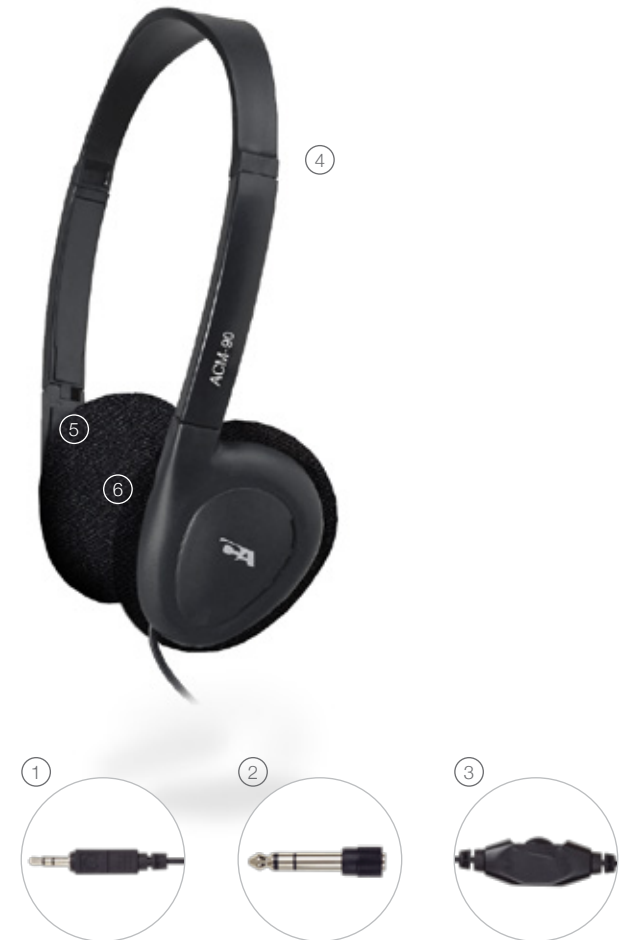

Stereo Headphones

ACM-90B

FEATURES

- In-line volume control
- Soft foam ear pads
- Adjustable headband
- 1/4" adapter included

TYPE:

Stereo headphones
Over the head, adjustable headband

FREQUENCY:

Headphones: 20-20,000 Hz

DRIVERS:

40 mm dynamic drivers

The ACM-90B deluxe stereo headphone houses 40mm dynamic drivers, so audio sounds crisper and smoother than ever. Use the ACM-90B's adaptable headband to get the right fit for you, and the in-line volume adjustment is perfect if you can't reach your device's volume control. The soft foam ear pads complete the package and treat your ears right.

Legend

- | | |
|---------------------------|-------------------------------------|
| 1) 3.5mm connection | 4) Adjustable headband |
| 2) Includes 1/4" adapter | 5) Replaceable foam ear pads |
| 3) In-line volume control | 6) Extra large 40mm dynamic drivers |