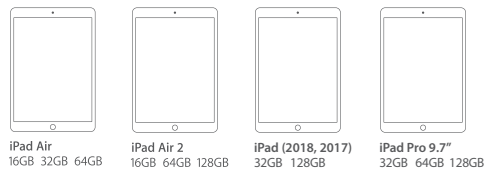

Exo-Rail™ 3.2

Secure Case for iPad (2018, 2017), iPad Pro 9.7", iPad Air 2, and iPad Air MR-IC5062

FEATURES

- Works with the iPad Air series, iPad Pro 9.7", and iPad (2018, 2017)
- Military Spec. 810G 516.6 drop test certified
- Ultra secure casing for extreme use and drop and shock protection
- Patent-pending rail system provides quick and easy assembly/disassembly
- Rails utilize secure locking detent for solid attachment, plus a locking Torx screw for each side
- Built-in front-side glass screen protection
- Clear back window for device identification/personalization
- Locking kickstand cartridge provides two viewing angles
- Shoulder strap offers easy use at hip
- Push-through surfaces for sleep/wake, volume, and home control
- Cut-outs for proper camera, light sensors, and microphone use

- Rapid Assembly
- Easy Serviceability
- Locked-on Design
- Extreme Protection

Single Package

UPC: 646422 10563 5
 DIM: (L) 7.6 in X (W) 1.0 in. X (H) 12.4 in.
 Cube: 0.05 in.
 Weight: 1.2 lbs.

Inner: 4

UPC: 20 646422 10563 9
 DIM: (L) 8.0 in X (W) 2.4 in. X (H) 13.0 in.
 Cube: 0.14 in.
 Weight: 2.6 lbs.

Master: 24

UPC: 10 646422 10563 2
 DIM: (L) 14.6 in X (W) 8.5 in. X (H) 13.8 in.
 Cube: 0.98 in.
 Weight: 18.7 lbs.

- maroo.com
- facebook.com/maroolifestyle
- instagram.com/maroolifestyle
- twitter.com/maroolifestyle